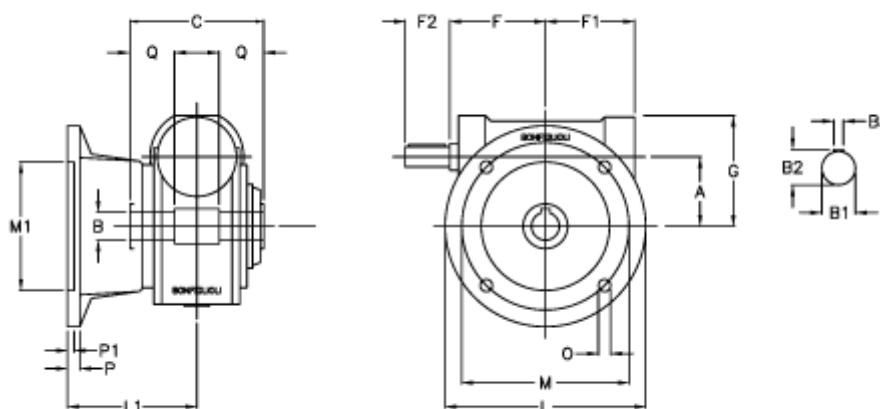

Data Sheet

Article number: 3901130046400

Description: Worm gear with solid input shaft
VF 130F-46-HS

Measures

a	= 130.0	F1 = 154	P = 20
B	= 45	F2 = 60	P1 = 18
B1	= 30	g = 195	Q = 52.5
B2	= 33.0	L = 310	
B3	= 8	L1 = 245.0	
C	= 165	m = 220	
Description	= VF 130F-xx-HS	M1 = 191	
F	= 160.0	O = 16.0	